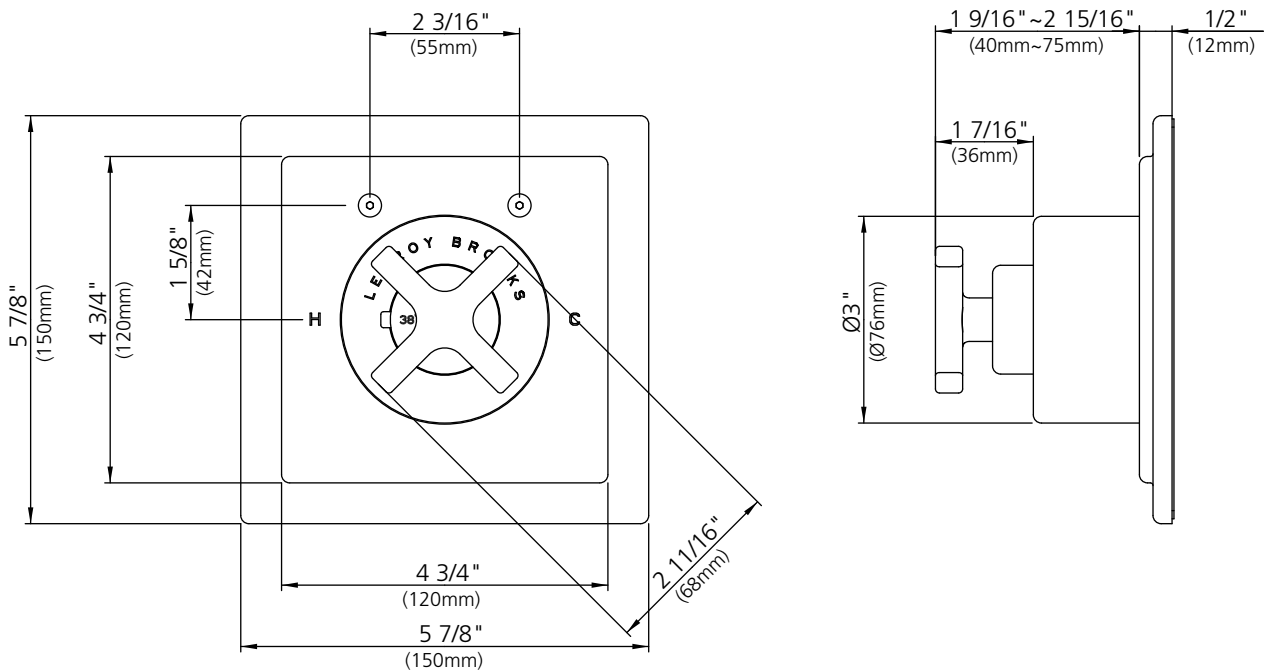

LEFROY BROOKS

1 8 2 8 T R O U T M A N S T R E E T
R I D G E W O O D N E W Y O R K N Y 1 1 3 8 5 U S A
T: +1(718) 302 5292 F: +1(718) 302 4177

M1-4400

SINGLE CROSS HANDLE THERMOSTATIC TRIM ONLY,
TO SUIT M1-4200 ROUGH

DIMENSIONAL DATA SHEET

DATE: 14 January 2010

No: A667949

©COPYRIGHT 2009. CHRISTO LEFROY BROOKS. ALL RIGHTS RESERVED.

DIMENSIONS IN INCHES & MILLIMETRES

WHILST EVERY EFFORT IS MADE TO ENSURE THE ACCURACY OF THESE DATA SHEETS THEY ARE SUBJECT TO CHANGE WITHOUT NOTICE AS PART OF THE COMPANY'S PRODUCT DEVELOPMENT PROCESS

M1-4400

SINGLE CROSS HANDLE THERMOSTATIC TRIM ONLY, TO SUIT M1-4200 ROUGH

- | | | | |
|---|-------------------------|----|-------------------------|
| 1 | Handle (029685) | 9 | Front panel (006583-51) |
| 2 | Screw (292598) | 10 | Seal (010941) |
| 3 | Button (036272) | 11 | Seal (013815) |
| 4 | Spring (005157) | 12 | Set screw (065086) |
| 5 | Pin (003147) | 13 | Adaptor (067960-50) |
| 6 | Canopy (018959-50) | 14 | Screw (008994) |
| 7 | Adjusting ring (104295) | 15 | Allen wrench (031003) |
| 8 | Screw (008186) | 16 | Allen wrench (031220) |