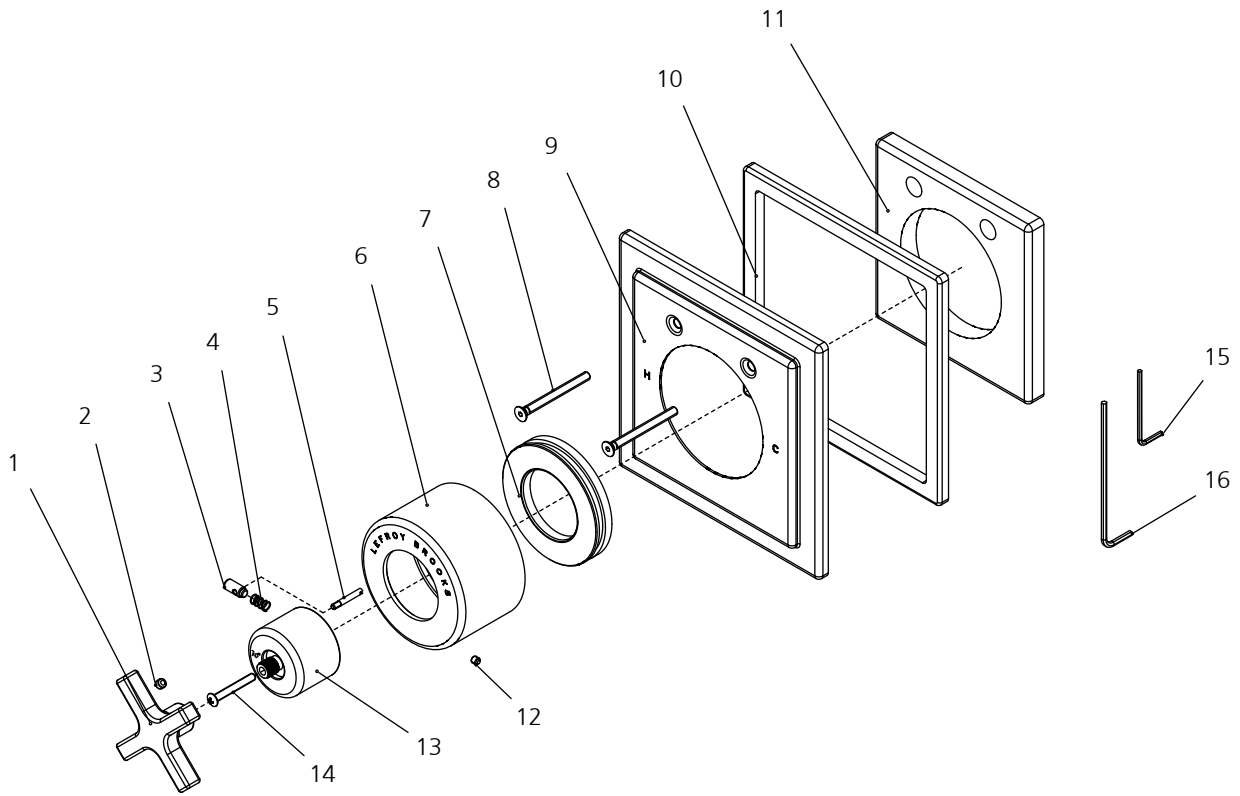

DIMENSIONAL DATA SHEET

DATE: 14 January 2010

No: A667949

©COPYRIGHT 2009. CHRISTO LEFROY BROOKS. ALL RIGHTS RESERVED.

DIMENSIONS IN INCHES & MILLIMETRES

WHILST EVERY EFFORT IS MADE TO ENSURE THE ACCURACY OF THESE DATA SHEETS THEY ARE SUBJECT TO CHANGE WITHOUT NOTICE AS PART OF THE COMPANY'S PRODUCT DEVELOPMENT PROCESS

M1-4400

SINGLE CROSS HANDLE THERMOSTATIC TRIM ONLY, TO SUIT M1-4200 ROUGH

- | | | | |
|---|-------------------------|----|-------------------------|
| 1 | Handle (029685) | 9 | Front panel (006583-51) |
| 2 | Screw (292598) | 10 | Seal (010941) |
| 3 | Button (036272) | 11 | Seal (013815) |
| 4 | Spring (005157) | 12 | Set screw (065086) |
| 5 | Pin (003147) | 13 | Adaptor (067960-50) |
| 6 | Canopy (018959-50) | 14 | Screw (008994) |
| 7 | Adjusting ring (104295) | 15 | Allen wrench (031003) |
| 8 | Screw (008186) | 16 | Allen wrench (031220) |